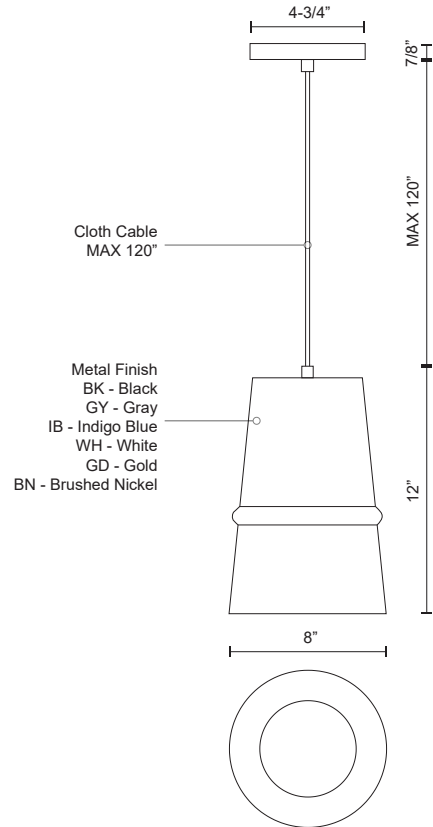

**CASTOR
492208
PENDANTS**

PROJECT

DESCRIPTION

Single-lamp pendant with conical aluminum shade showcasing powder-coated finishes against a matte white interior. Exterior shade colors are black, gray, white or blue. Metallic exterior options are brushed nickel or gold. Suspended by cloth cable

SPECIFICATION DETAILS

* For custom options, consult factory for details.

Fixture Dimensions	D8" x H12"
Lamp Type	Incandescent, Medium Base
Bulbs Included	No
Wattage	1 x 60W
Voltage	120V
Shade Details	Spun Aluminum Shade
Adjustable	Yes
Wire Length	120" Max
Wire Type	Color Matching SVT Cord
Location	Dry
Warranty	5 Years
Canopy Dimensions	D4-3/4" x H7/8"