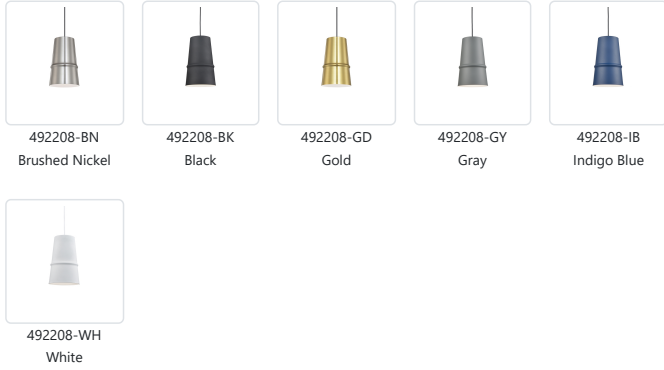

**CASTOR
492208
PENDANTS**

PROJECT

DESCRIPTION

Single-lamp pendant with conical aluminum shade showcasing powder-coated finishes against a matte white interior. Exterior shade colors are black, gray, white or blue. Metallic exterior options are brushed nickel or gold. Suspended by cloth cable

SPECIFICATION DETAILS

* For custom options, consult factory for details.

Fixture Dimensions	D8" x H12"
Lamp Type	Incandescent, Medium Base
Bulbs Included	No
Wattage	1 x 60W
Voltage	120V
Shade Details	Spun Aluminum Shade
Adjustable	Yes
Wire Length	120" Max
Wire Type	Color Matching SVT Cord
Location	Dry
Warranty	5 Years
Canopy Dimensions	D4-3/4" x H7/8"